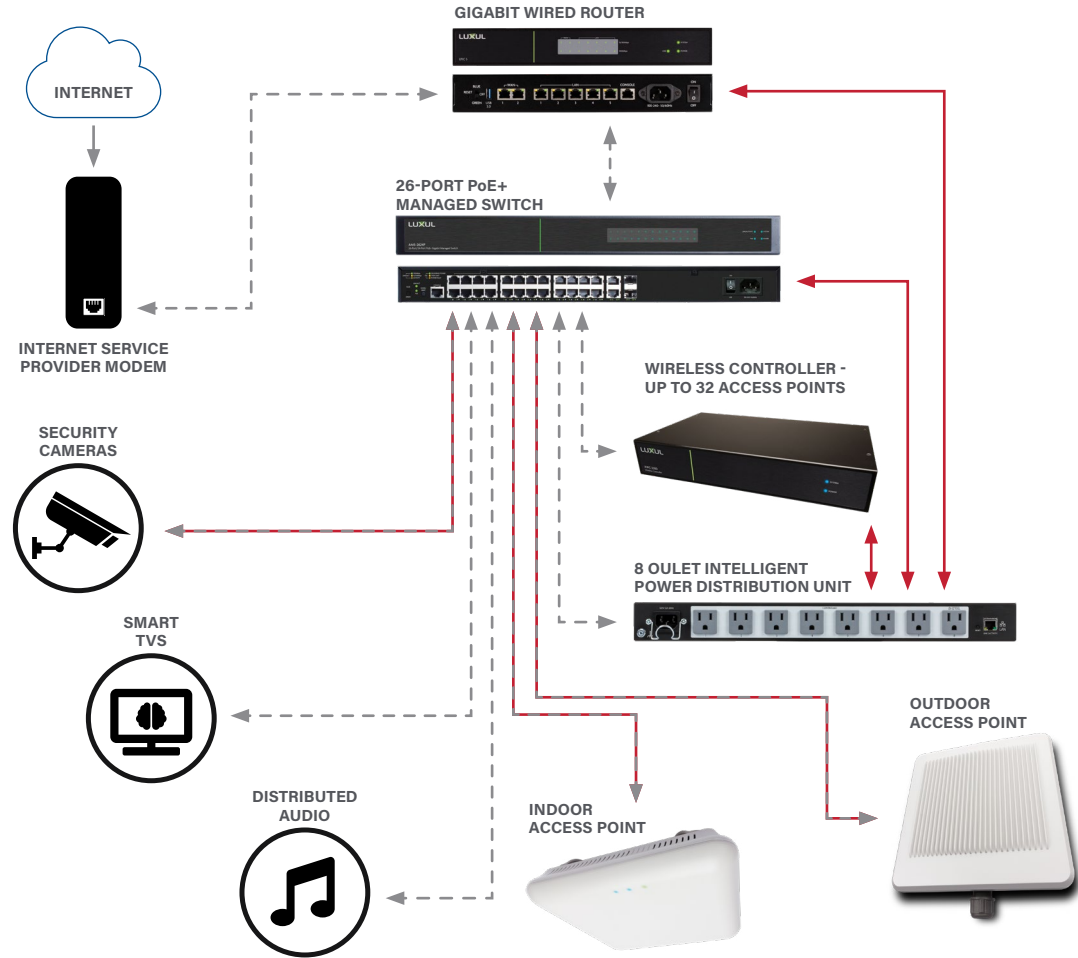

Network Solution Guide

Typical Network Topology

1. Ethernet / Max Dist. 328' (100m)
   - Cat5e or better - recommended (Cat6a required for full Gigabit at 100m)
   - Shielded cable on runs over 100' (30.5m) - recommended
   - 10/100/1000 Mbps
   - Typical Network Speed - 1 GHz
2. ---
3. VLAN 1 - Management/Main
   - VLAN 2 - Guest, QoS-Bulk
   - VLAN 4 - Security

Need help designing a network for your install?

TAKE ADVANTAGE OF OUR FREE NETWORK DESIGN SERVICES!

Learn More about our Customer Assurance Program

Parts List

Description	Model #	QTY
Epic 5 Gigabit Router - Rear Ports	ABR-5000	1
24 PoE+ Rear Port Gb Switch w 4 SFP+	SW-610-24P-R	2
Eight Outlet Intelligent PDU	RLNK-915R	1
Wireless Controller, Managed up to 32 APs	XWC-2000	1
High Power Wireless AC1200 Dual-Band Outdoor WAP	XAP-1440	1*
High Power Wave 2 AC3100 Dual-Band WAP	XAP-1610	9*

Download the BOM

PRODUCT LINKS | PRICING

LARGE HOME

Network and PoE+

Power

Network

LUXUL | legrandav.com
NORTH AMERICA 800.572.2011 av.luxul.techsupport@legrand.com

Chief | Da-Lite | Luxul | MAP | On-Q | Sanus