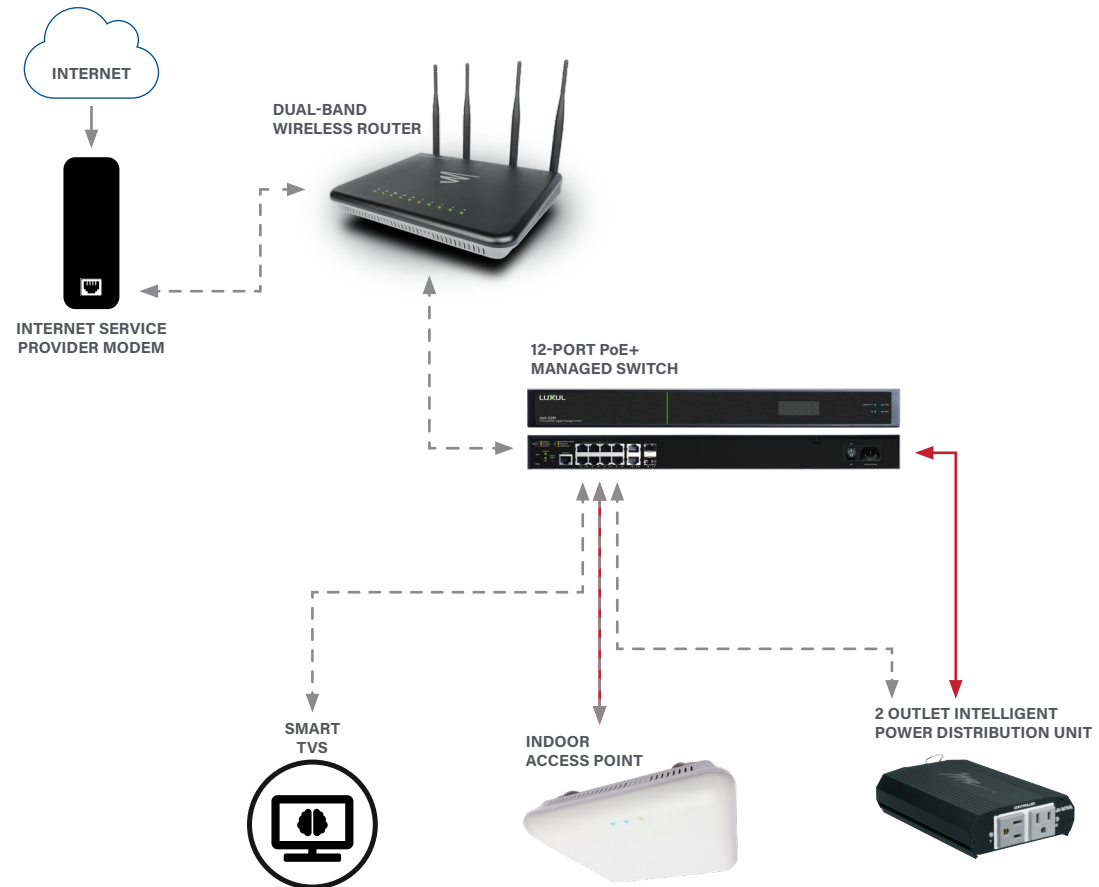

### Parts List

Description	Model #	QTY
EPIC 3 - Dual Band Wireless AC3100 Gigabit Router	XWR-3150	1
AV Series 12 Port/8 PoE+ Gb Managed (130W)	AMS-1208P	1
High Power Wave 2 AC3100 Dual-Band WAP	XAP-1610	2*
2 Outlet Intelligent Power Distribution Unit	RLNK-215	1

\* Number of WAPs depends on building materials and overall space of project and will vary.

**Download the BOM**

PRODUCT LINKS | PRICING

LUXUL | legrandav.com  
NORTH AMERICA 800.572.2011 av.luxul.techsupport@legrand.com

# SMALL HOME

Network and PoE+

Power

Network

Chief | Da-Lite | Luxul | MAP | On-Q | Sanus