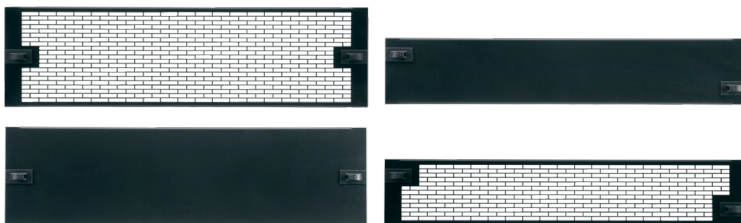

REDEFINED RACKRAIL FOR THE FASTEST INSTALLATION

NOW INCLUDED IN ALL BGR, SR AND DWR SERIES ENCLOSURES

HARDWARE FREE IS THE WAY TO BE. The threaded rail includes a square hole that unlocks the ability for all of our Forward panels, vents and cable management to be clicked in without using ANY rack screws!