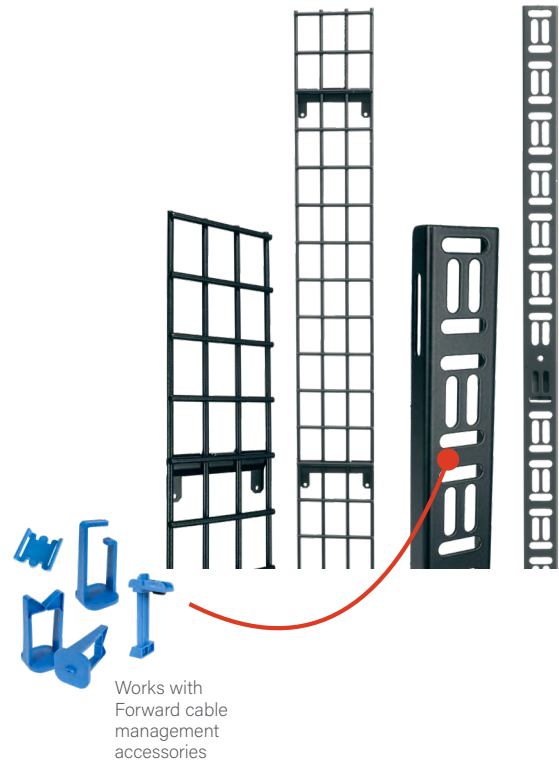

SMALL DEVICE MOUNTING CLAMPS

- Soft rubber pad included on the clamp to keep your device brand new
- Made from durable nylon
- Easily trim excess material if necessary for a clean look
- Accommodates devices up to 2" tall

*On all included BGR Rear Rackrail, BGR Rackrail kits and 40RU & 46RU SR Rackrail kits

ACCESSORIES COMPATIBLE WITH ALL UNIVERSAL HOLE PATTERN SHELVES, PANELS & STRIPS

	PART #	DESCRIPTION	QTY PER PACK	FINISH
SMALL DEVICE MOUNTING	FWD-SBKT-36	Small device stop bracket	36	Black
	FWD-SIDECLMP-4	Small device mounting side clamp	4	Blue
	FWD-SIDECLMP-24		24	Blue
	FWD-SIDECLMP-60		60	Blue
CABLE MANAGEMENT	FWD-D-RING	"D" style ring cable management	1	Blue
	FWD-D-RING-12		12	Blue
	FWD-C-RING	"C" style ring cable management	1	Blue
	FWD-C-RING-12		12	Blue
	FWD-C-RING-48		48	Blue
	FWD-TSW-15	Hook & loop tie saddles	15	Blue
	FWD-TSW-48		48	Blue

FORWARD FAMILY

CABLE MANAGEMENT

DROP IN YOUR

CABLE MANAGEMENT

- Drop into Lever Lock™ compatible rackrail brackets on a BGR, SR and DWR Series enclosures for quick tool-free installation

UMV CABLE MANAGEMENT

- Punched with our patented Universal Hole Pattern

3" WIRE GRID LACE CABLE MANAGEMENT

- 3" width takes up minimal space with maximum cable routing
- Route cables vertically, horizontally or diagonally on the wire grid