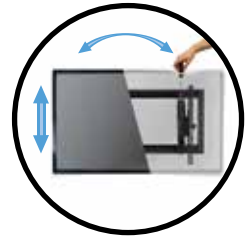

Swivels up to 15° both right and left for wider viewing area & ease of access

Scissor mechanism provides smooth in, out & swivel motion

Decorative wall plate cover flips open and closed for ease of install and to conceal lag bolts

6.8 Inch Extension

Available In-Wall Box models:  
**SA-IWB9-W1**  
**SA-IWB9KIT-W1**  
**SA-IWB17-W1**  
 And On-Q In-Wall Box models

Virtual Axis™ Fingertip tilt allows for easy TV adjustments

Click lock allows the TV to "click" into place for a safe connection you can hear

Secure TV with a padlock (Not Included)

Open wall plate – Fits our flush TV Media In-Wall Boxes to store streaming devices, network switches, & power while organizing cables

ProSet Plus™ post-install adjustment for 1" height & level adjustment