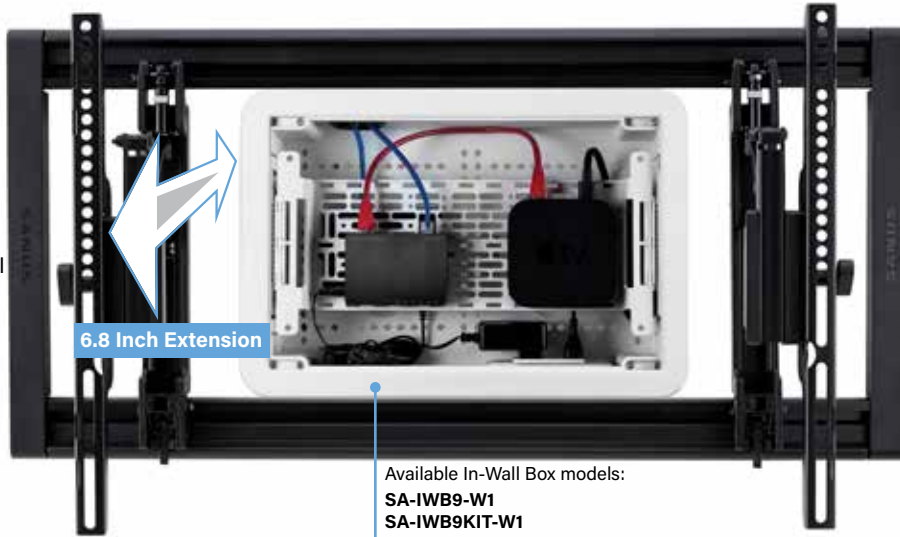

Model **VLT7-B2**

**Tilt 4D** advanced technology tilts in four directions

**Extends 6.8"** from wall for easy cable hookup

Offers **maximum tilting** range for TVs

Extends 6.8" from wall for easy cabling access & maximum tilt

Swivels up to 15° both right and left for wider viewing area & ease of access

Scissor mechanism provides smooth in, out & swivel motion

Decorative wall plate cover flips open and closed for ease of install and to conceal lag bolts

6.8 Inch Extension

Available In-Wall Box models:  
**SA-IWB9-W1**  
**SA-IWB9KIT-W1**  
**SA-IWB17-W1**  
 And On-Q In-Wall Box models

Virtual Axis™ Fingertip tilt allows for easy TV adjustments

Click lock allows the TV to "click" into place for a safe connection you can hear

Secure TV with a padlock (Not Included)

Open wall plate – Fits our flush TV Media In-Wall Boxes to store streaming devices, network switches, & power while organizing cables

ProSet Plus™ post-install adjustment for 1" height & level adjustment