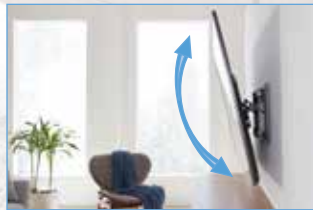

## LARGE ADVANCED TILT 4D™ TV WALL MOUNT FOR TVS 42" - 90"

Legrandav.com | 1.866.977.3901

The VLT7 Advanced Tilt 4D represents the next level of advanced tilt technology, now allowing you to tilt the TV in 4 different directions. Not only up and down but now left and right for swivel capability. The VLT7 offers installers a new sleek, slim, stylish industrial design that achieves the ultimate experience in performance, ease of installation, and the highest level of compatibility.

Model **VLT7-B2**

**Tilt 4D** advanced technology tilts in four directions

**Extends 6.8"** from wall for easy cable hookup

Offers **maximum tilting** range for TVs

Extends 6.8" from wall for easy cabling access & maximum tilt

Swivels up to 15° both right and left for wider viewing area & ease of access

Scissor mechanism provides smooth in, out & swivel motion

Decorative wall plate cover flips open and closed for ease of install and to conceal lag bolts