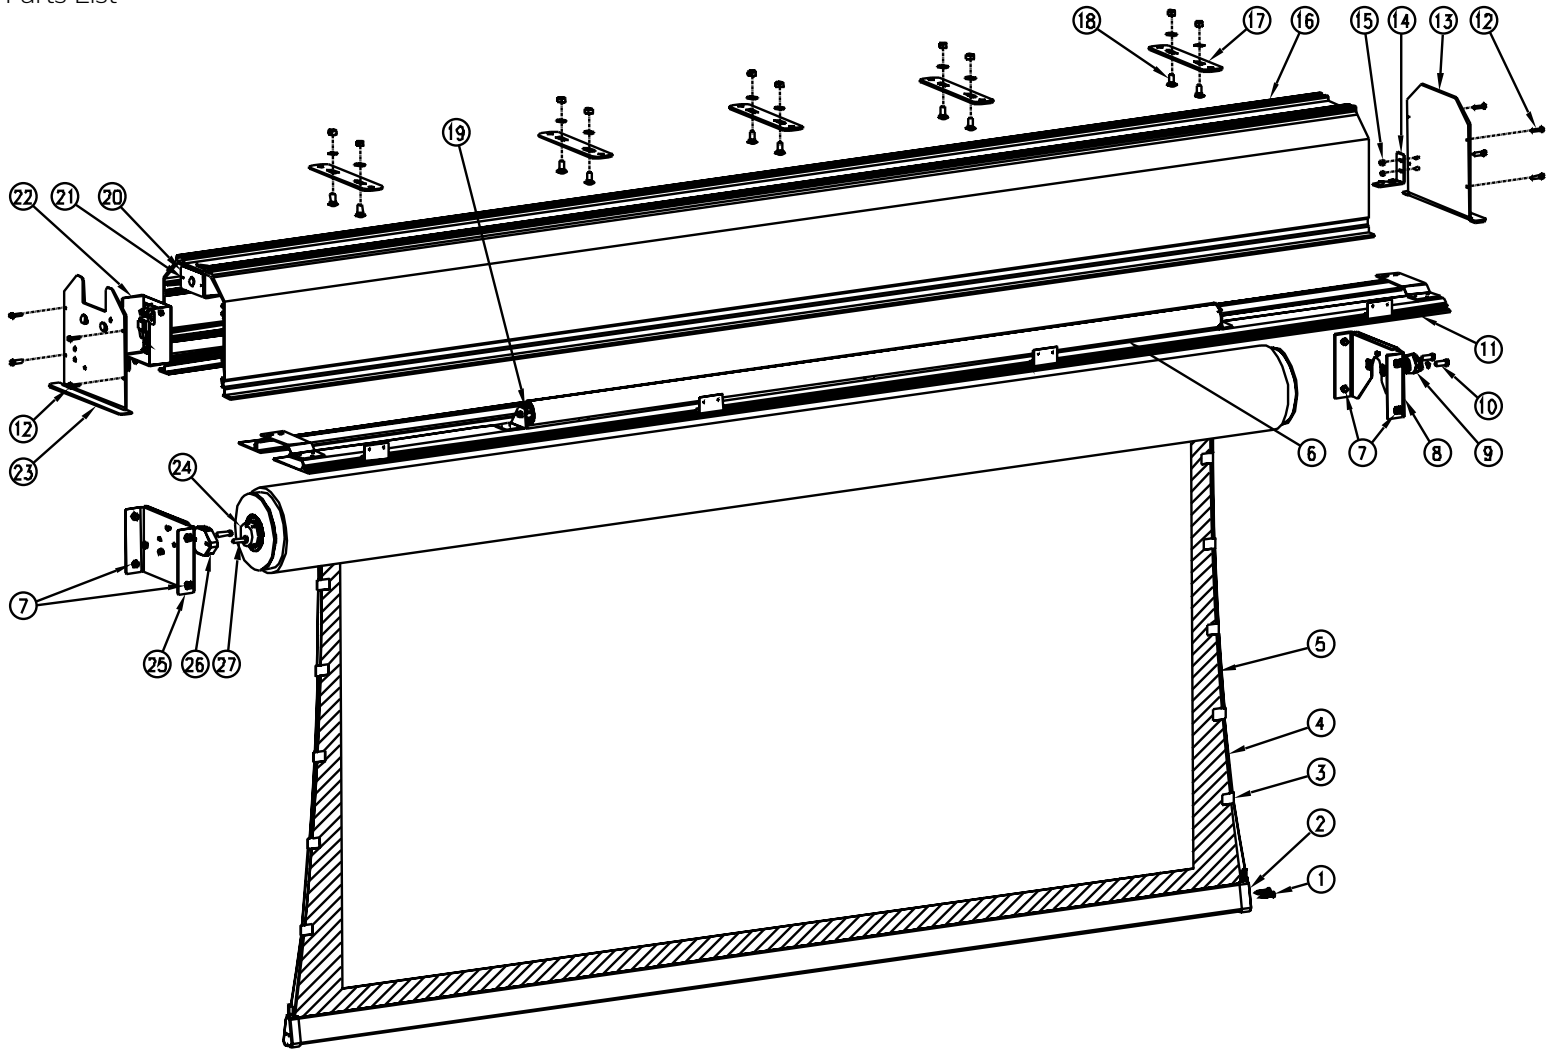

# Tensioned Advantage<sup>®</sup> (over 14' W with Closure Door)

Previously Named: Tensioned Large Advantage Deluxe Electrol  
Parts List

Diagram Number	Da-Lite Number	Description	Quantity Required	List Price Each
1	44839	Screw for slat cap assy.	4	\$0.27
2	98895	Slat cap assy. (includes #1)	2	\$40.00
3	10685	Tab	14-40	\$0.37
4	75658	Line, chalk and mason black (per foot). Figure one side at approximately height of fabric + 2' + any extra needed	Per size	\$0.23
5		Fabric and roller assemblies include #2, 3 and 4		
		HDTV (16:9) Format		
	12764	Fabric and roller assy., Parallax Stratos 1.0 108" x 192" - 220" HD diag.	1	\$4,608.00
	22361	Fabric and roller assy., HD Progressive 0.9 108" x 192" - 220" HD diag.	1	\$4,388.00
	22362	Fabric and roller assy., HD Progressive 1.1 108" x 192" - 220" HD diag.	1	\$4,388.00
	39359	Fabric and roller assy., HD Progressive 1.1 Contrast 108" x 192" - 220" HD diag.	1	\$4,388.00
	29196	Fabric and roller assy., HD Progressive 1.3 108" x 192" - 220" HD diag.	1	\$4,388.00
	39361	Fabric and roller assy., HD Progressive ReView 0.9 108" x 192" - 220" HD diag.	1	\$4,388.00
	39355	Fabric and roller assy., Da-Mat 108" x 192" - 220" HD diag.	1	\$3,616.00
	39360	Fabric and roller assy., Da-Tex 108" x 192" - 220" HD diag.	1	\$4,031.00
	12765	Fabric and roller assy., Parallax Stratos 1.0 121" x 216" - 247" diag.	1	\$5,194.00
	22363	Fabric and roller assy., HD Progressive 0.9 121" x 216" - 247" diag.	1	\$4,946.00
	22364	Fabric and roller assy., HD Progressive 1.1 121" x 216" - 247" diag.	1	\$4,946.00
	36813	Fabric and roller assy., HD Progressive 1.1 Contrast 121" x 216" - 247" diag.	1	\$4,946.00
	29197	Fabric and roller assy., HD Progressive 1.3 121" x 216" - 247" diag.	1	\$4,946.00
	36815	Fabric and roller assy., HD Progressive ReView 0.9 121" x 216" - 247" diag.	1	\$4,946.00
	36809	Fabric and roller assy., Da-Mat 121" x 216" - 247" diag.	1	\$4,076.00
	36814	Fabric and roller assy., Da-Tex 121" x 216" - 247" diag.	1	\$4,505.00
	12766	Fabric and roller assy., Parallax Stratos 1.0 135" x 240" - 275" diag.	1	\$5,708.00
	22353	Fabric and roller assy., HD Progressive 0.9 135" x 240" - 275" diag.	1	\$5,436.00
	22354	Fabric and roller assy., HD Progressive 1.1 135" x 240" - 275" diag.	1	\$5,436.00
	36820	Fabric and roller assy., HD Progressive 1.1 Contrast 135" x 240" - 275" diag.	1	\$5,436.00
	29198	Fabric and roller assy., HD Progressive 1.3 135" x 240" - 275" diag.	1	\$5,436.00
	36822	Fabric and roller assy., HD Progressive ReView 0.9 135" x 240" - 275" diag.	1	\$5,436.00
	36816	Fabric and roller assy., Da-Mat 135" x 240" - 275" diag.	1	\$4,479.00
	36821	Fabric and roller assy., Da-Tex 135" x 240" - 275" diag.	1	\$4,918.00
	12767	Fabric and roller assy., Parallax Stratos 1.0 146" x 260" - 298" diag.	1	\$6,026.00
	22355	Fabric and roller assy., HD Progressive 0.9 146" x 260" - 298" diag.	1	\$5,740.00
	22356	Fabric and roller assy., HD Progressive 1.1 146" x 260" - 298" diag.	1	\$5,740.00
	36827	Fabric and roller assy., HD Progressive 1.1 Contrast 146" x 260" - 298" diag.	1	\$5,740.00
	29199	Fabric and roller assy., HD Progressive 1.3 146" x 260" - 298" diag.	1	\$5,740.00
	36829	Fabric and roller assy., HD Progressive ReView 0.9 146" x 260" - 298" diag.	1	\$5,740.00
	36823	Fabric and roller assy., Da-Mat 146" x 260" - 298" diag.	1	\$4,730.00
	36828	Fabric and roller assy., Da-Tex 146" x 260" - 298" diag.	1	\$5,086.00
		Wide (16:10) Format		
	12768	Fabric and roller assy., Parallax Stratos 1.0 110" x 176" - 208" diag.	1	\$4,766.00
	22357	Fabric and roller assy., HD Progressive 0.9 110" x 176" - 208" diag.	1	\$4,540.00
	22358	Fabric and roller assy., HD Progressive 1.1 110" x 176" - 208" diag.	1	\$4,540.00
	21540	Fabric and roller assy., HD Progressive 1.1 Contrast 110" x 176" - 208" diag.	1	\$4,540.00
	29200	Fabric and roller assy., HD Progressive 1.3 110" x 176" - 208" diag.	1	\$4,540.00
	21542	Fabric and roller assy., HD Progressive ReView 0.9 110" x 176" - 208" diag.	1	\$4,540.00
	21536	Fabric and roller assy., Da-Mat 110" x 176" - 208" diag.	1	\$3,741.00
	21541	Fabric and roller assy., Da-Tex 110" x 176" - 208" diag.	1	\$4,176.00