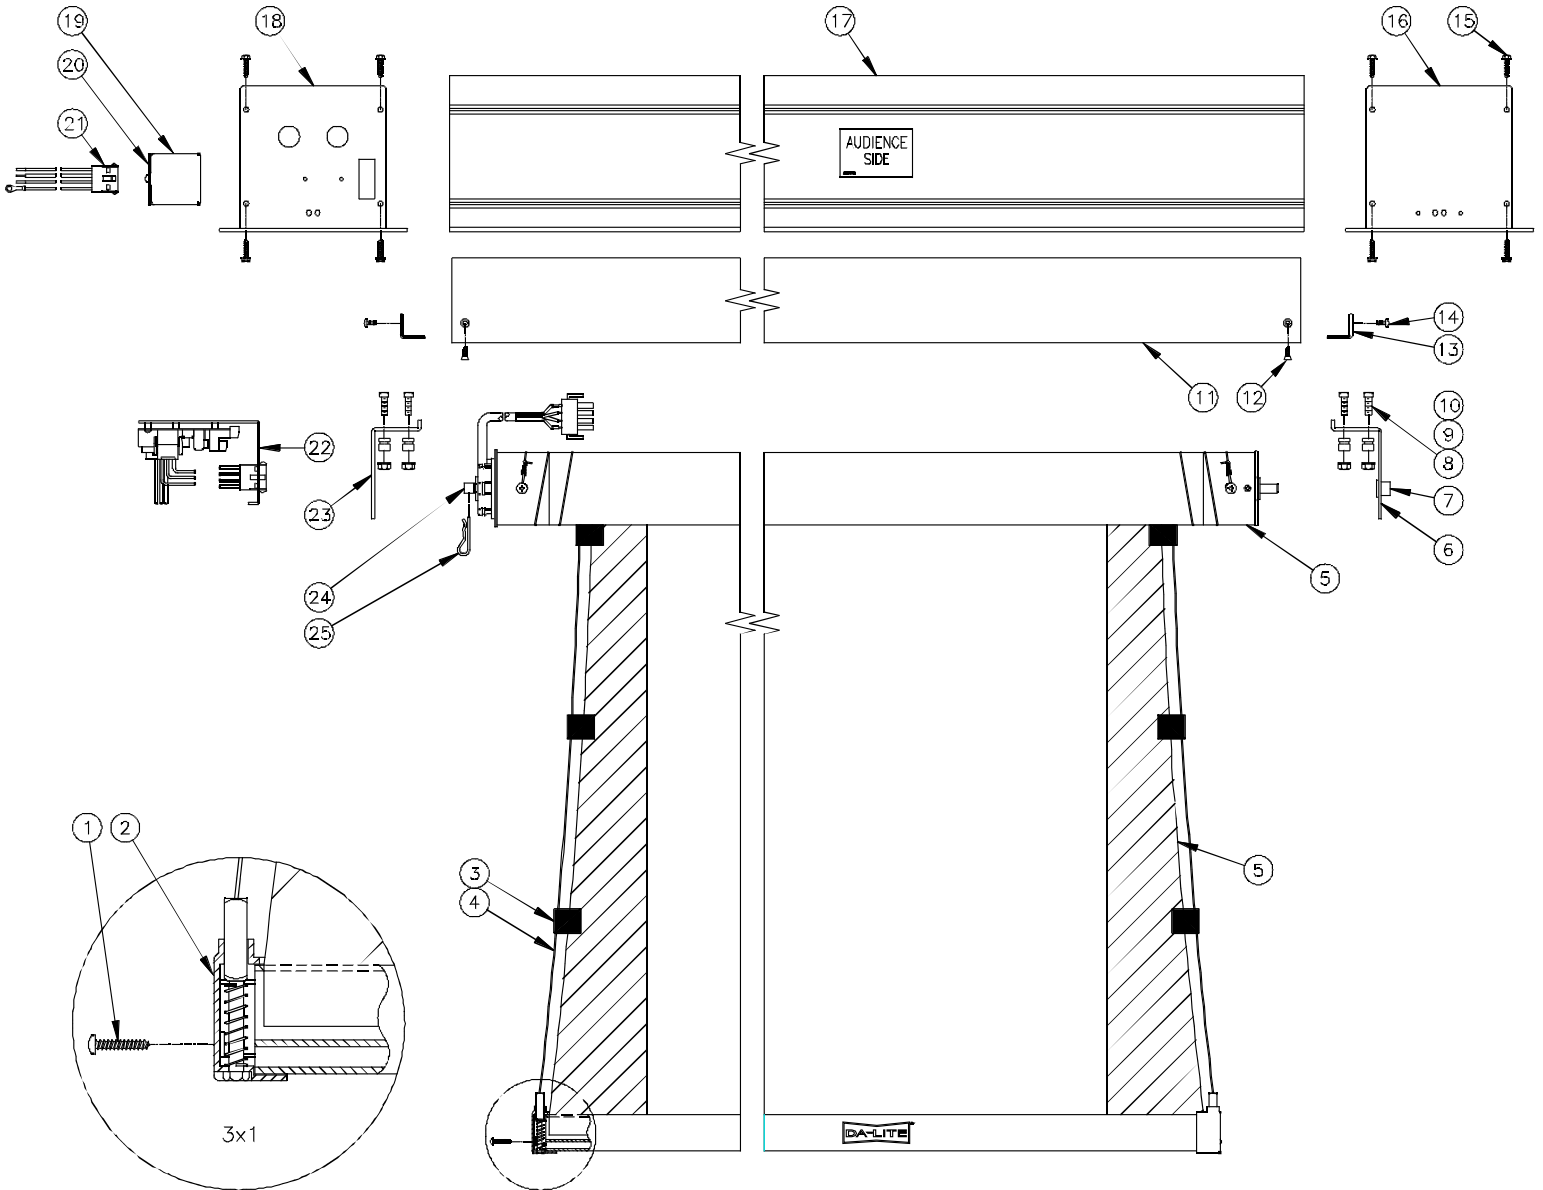

## Parts List

Diagram Number	Da-Lite Number	Description	Quantity Required	List Price Each
1	44839	Screw for slat cap assy.	4	\$0.27
2	92030	Slat cap assy. (includes #1)	2	\$9.15
3	10685	Tab	14-40	\$0.37
4	75658	Line, chalk and mason black (per foot). Figure one side at approximately height of fabric + 2' + any extra needed.	Per size	\$0.23
5		Fabric and roller assemblies include #2, 3 and 4. Add an "M" to the fabric and roller part number for screens with built in SCB-200. HDTV (16:9) Format		
	12748	Fabric and roller assy, Parallax Stratos 1.0 45" x 80" - 92" diag.	1	\$1,633.00
	11634	Fabric and roller assy, Parallax Pure 0.8 45" x 80" - 92" diag.	1	\$2,510.00
	22312	Fabric and roller assy, HD Progressive 0.6 45" x 80" - 92" diag.	1	\$1,555.00
	22313	Fabric and roller assy, HD Progressive 0.9 45" x 80" - 92" diag.	1	\$1,555.00
	22314	Fabric and roller assy, HD Progressive 1.1 45" x 80" - 92" diag.	1	\$1,555.00
	70887	Fabric and roller assy, HD Progressive 1.1 Perf 45" x 80" - 92" diag.	1	\$2,221.00
	90401	Fabric and roller assy, HD Progressive 1.1 Contrast 45" x 80" - 92" diag.	1	\$1,555.00
	29177	Fabric and roller assy, HD Progressive 1.3 45" x 80" - 92" diag.	1	\$1,555.00
	86514	Fabric and roller assy, HD Progressive ReView 0.9 45" x 80" - 92" diag.	1	\$1,555.00
	84695	Fabric and roller assy, Da-Mat 45" x 80" - 92" diag.	1	\$1,291.00
	86513	Fabric and roller assy, Da-Tex 45" x 80" - 92" diag.	1	\$1,376.00
	12750	Fabric and roller assy, Parallax Stratos 1.0 52" x 92" - 106" diag.	1	\$1,810.00
	11635	Fabric and roller assy, Parallax Pure 0.8 52" x 92" - 106" diag.	1	\$2,786.00
	22315	Fabric and roller assy, HD Progressive 0.6 52" x 92" - 106" diag.	1	\$1,724.00
	22316	Fabric and roller assy, HD Progressive 0.9 52" x 92" - 106" diag.	1	\$1,724.00
	22317	Fabric and roller assy, HD Progressive 1.1 52" x 92" - 106" diag.	1	\$1,724.00
	90402	Fabric and roller assy, HD Progressive 1.1 Contrast 52" x 92" - 106" diag.	1	\$1,724.00
	70888	Fabric and roller assy, HD Progressive 1.1 Perf 52" x 92" - 106" diag.	1	\$2,384.00
	29178	Fabric and roller assy, HD Progressive 1.3 52" x 92" - 106" diag.	1	\$1,724.00
	80661	Fabric and roller assy, HD Progressive ReView 0.9 52" x 92" - 106" diag.	1	\$1,724.00
	80314	Fabric and roller assy, Da-Mat 52" x 92" - 106" diag.	1	\$1,431.00
	86515	Fabric and roller assy, Da-Tex 52" x 92" - 106" diag.	1	\$1,523.00
	12751	Fabric and roller assy, Parallax Stratos 1.0 54" x 96" - 110" diag.	1	\$1,988.00
	11636	Fabric and roller assy, Parallax Pure 0.8 54" x 96" - 110" diag.	1	\$2,881.00
	22318	Fabric and roller assy, HD Progressive 0.6 54" x 96" - 110" diag.	1	\$1,893.00
	22319	Fabric and roller assy, HD Progressive 0.9 54" x 96" - 110" diag.	1	\$1,893.00
	22320	Fabric and roller assy, HD Progressive 1.1 54" x 96" - 110" diag.	1	\$1,893.00
	70889	Fabric and roller assy, HD Progressive 1.1 Perf 54" x 96" - 110" diag.	1	\$2,543.00
	95092	Fabric and roller assy, HD Progressive 1.1 Contrast 54" x 96" - 110" diag.	1	\$1,893.00
	29179	Fabric and roller assy, HD Progressive 1.3 54" x 96" - 110" diag.	1	\$1,893.00
	95097	Fabric and roller assy, HD Progressive ReView 0.9 54" x 96" - 110" diag.	1	\$1,893.00
	95088	Fabric and roller assy, Da-Mat 54" x 96" - 110" diag.	1	\$1,571.00
	95096	Fabric and roller assy, Da-Tex 54" x 96" - 110" diag.	1	\$1,676.00
	12752	Fabric and roller assy, Parallax Stratos 1.0 58" x 104" - 119" diag.	1	\$2,217.00
	11637	Fabric and roller assy, Parallax Pure 0.8 58" x 104" - 119" diag.	1	\$3,087.00
	22321	Fabric and roller assy, HD Progressive 0.6 58" x 104" - 119" diag.	1	\$2,111.00
	22322	Fabric and roller assy, HD Progressive 0.9 58" x 104" - 119" diag.	1	\$2,111.00
	22323	Fabric and roller assy, HD Progressive 1.1 58" x 104" - 119" diag.	1	\$2,111.00
	70890	Fabric and roller assy, HD Progressive 1.1 Perf 58" x 104" - 119" diag.	1	\$2,746.00
	90403	Fabric and roller assy, HD Progressive 1.1 Contrast 58" x 104" - 119" diag.	1	\$2,111.00
	29180	Fabric and roller assy, HD Progressive 1.3 58" x 104" - 119" diag.	1	\$2,111.00
	80662	Fabric and roller assy, HD Progressive ReView 0.9 58" x 104" - 119" diag.	1	\$2,111.00