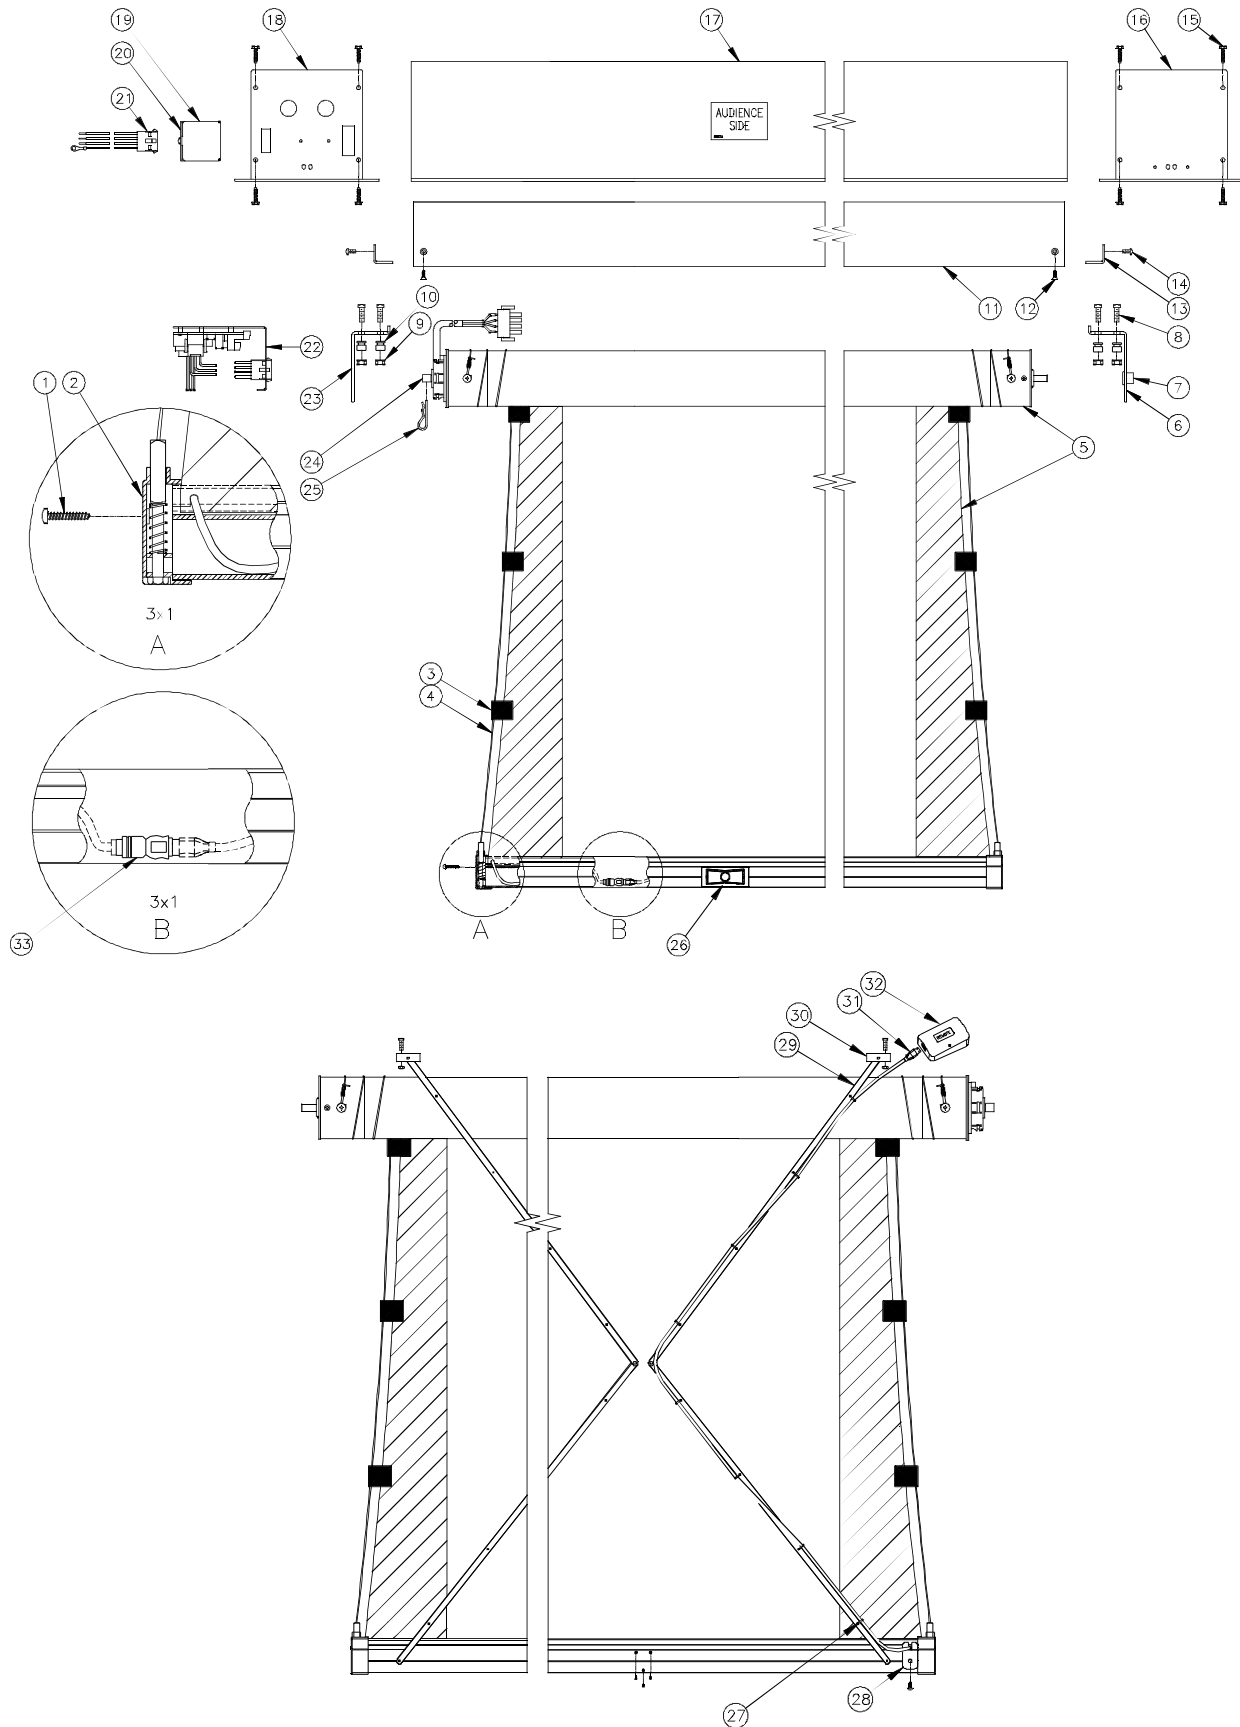

## Parts List

Diagram Number	Da-Lite Number	Description	Quantity Required	List Price Each
1	44839	Screw for slat cap assy.	4	\$0.27
2	24613	Slat cap assy. (includes #1)	2	\$915
3	94680	Tab pre 5-16	14-40	\$0.37
	10685	Tab 5-16 and later		\$0.37
4	75658	Line, chalk and mason black (per foot). Figure one side at approximately height of fabric + 2' + any extra needed	Per size	\$0.23
5		Fabric and roller assemblies include #1, 2, 3, 4, 23, 24, 27, 28, 29, 30, 31, 32, and 35. Add an "M" to the fabric and roller part number for screens with built in SCB-200		
		HDTV (16:9) Format		
	24002FLS	Motorized, fabric and roller, Retrofit, HD Progressive 0.9 45" x 80" - 92" diag.	1	\$6,462.00
	24003FLS	Motorized, fabric and roller, Retrofit, HD Progressive 1.1 45" x 80" - 92" diag.	1	\$6,462.00
	24008FLS	Motorized, fabric and roller, Retrofit, HD Progressive 1.1 Contrast 45" x 80" - 92" diag.	1	\$6,462.00
	24725FLS	Motorized, fabric and roller, Retrofit, HD Progressive 1.3 45" x 80" - 92" diag.	1	\$6,462.00
	24004FLS	Motorized, fabric and roller, Retrofit, Da-Mat 45" x 80" - 92" diag.	1	\$5,783.00
	24009FLS	Motorized, fabric and roller, Retrofit, HD Progressive 0.9 52" x 92" - 106" diag.	1	\$6,872.00
	24010FLS	Motorized, fabric and roller, Retrofit, HD Progressive 1.1 52" x 92" - 106" diag.	1	\$6,872.00
	24015FLS	Motorized, fabric and roller, Retrofit, HD Progressive 1.1 Contrast 52" x 92" - 106" diag.	1	\$6,872.00
	24726FLS	Motorized, fabric and roller, Retrofit, HD Progressive 1.3 52" x 92" - 106" diag.	1	\$6,872.00
	24011FLS	Motorized, fabric and roller, Retrofit, Da-Mat 52" x 92" - 106" diag.	1	\$6,121.00
	24016FLS	Motorized, fabric and roller, Retrofit, HD Progressive 0.9 54" x 96" - 110" diag.	1	\$7,011.00
	24017FLS	Motorized, fabric and roller, Retrofit, HD Progressive 1.1 54" x 96" - 110" diag.	1	\$7,011.00
	24022FLS	Motorized, fabric and roller, Retrofit, HD Progressive 1.1 Contrast 54" x 96" - 110" diag.	1	\$7,011.00
	24727FLS	Motorized, fabric and roller, Retrofit, HD Progressive 1.3 54" x 96" - 110" diag.	1	\$7,011.00
	24018FLS	Motorized, fabric and roller, Retrofit, Da-Mat 54" x 96" - 110" diag.	1	\$6,238.00
	24023FLS	Motorized, fabric and roller, Retrofit, HD Progressive 0.9 58" x 104" - 119" diag.	1	\$7,352.00
	24024FLS	Motorized, fabric and roller, Retrofit, HD Progressive 1.1 58" x 104" - 119" diag.	1	\$7,352.00
	24029FLS	Motorized, fabric and roller, Retrofit, HD Progressive 1.1 Contrast 58" x 104" - 119" diag.	1	\$7,352.00
	24728FLS	Motorized, fabric and roller, Retrofit, HD Progressive 1.3 58" x 104" - 119" diag.	1	\$7,352.00
	24025FLS	Motorized, fabric and roller, Retrofit, Da-Mat 58" x 104" - 119" diag.	1	\$6,515.00
	24030FLS	Motorized, fabric and roller, Retrofit, HD Progressive 0.9 65" x 116" - 133" diag.	1	\$7,823.00
	24031FLS	Motorized, fabric and roller, Retrofit, HD Progressive 1.1 65" x 116" - 133" diag.	1	\$7,823.00
	24036FLS	Motorized, fabric and roller, Retrofit, HD Progressive 1.1 Contrast 65" x 116" - 133" diag.	1	\$7,823.00
	24729FLS	Motorized, fabric and roller, Retrofit, HD Progressive 1.3 65" x 116" - 133" diag.	1	\$7,823.00
	24032FLS	Motorized, fabric and roller, Retrofit, Da-Mat 65" x 116" - 133" diag.	1	\$6,905.00
		Wide (16:10) Format		
	24037FLS	Motorized, fabric and roller, Retrofit, HD Progressive 0.9 50" x 80" - 94" diag.	1	\$6,462.00
	24038FLS	Motorized, fabric and roller, Retrofit, HD Progressive 1.1 50" x 80" - 94" diag.	1	\$6,462.00
	24043FLS	Motorized, fabric and roller, Retrofit, HD Progressive 1.1 Contrast 50" x 80" - 94" diag.	1	\$6,462.00
	24730FLS	Motorized, fabric and roller, Retrofit, HD Progressive 1.3 50" x 80" - 94" diag.	1	\$6,462.00
	24039FLS	Motorized, fabric and roller, Retrofit, Da-Mat 50" x 80" - 94" diag.	1	\$5,783.00
	24044FLS	Motorized, fabric and roller, Retrofit, HD Progressive 0.9 57 1/2" x 92" - 109" diag.	1	\$6,880.00
	24045FLS	Motorized, fabric and roller, Retrofit, HD Progressive 1.1 57 1/2" x 92" - 109" diag.	1	\$6,880.00
	24051FLS	Motorized, fabric and roller, Retrofit, HD Progressive 1.1 Contrast 57 1/2" x 92" - 109" diag.	1	\$7,011.00
	24731FLS	Motorized, fabric and roller, Retrofit, HD Progressive 1.3 57 1/2" x 92" - 109" diag.	1	\$6,880.00
	24046FLS	Motorized, fabric and roller, Retrofit, Da-Mat 57 1/2" x 92" - 109" diag.	1	\$6,128.00
	24051FLS	Motorized, fabric and roller, Retrofit, HD Progressive 0.9 60" x 96" - 113" diag.	1	\$7,011.00
	24052FLS	Motorized, fabric and roller, Retrofit, HD Progressive 1.1 60" x 96" - 113" diag.	1	\$7,011.00
	24057FLS	Motorized, fabric and roller, Retrofit, HD Progressive 1.1 Contrast 60" x 96" - 113" diag.	1	\$7,011.00