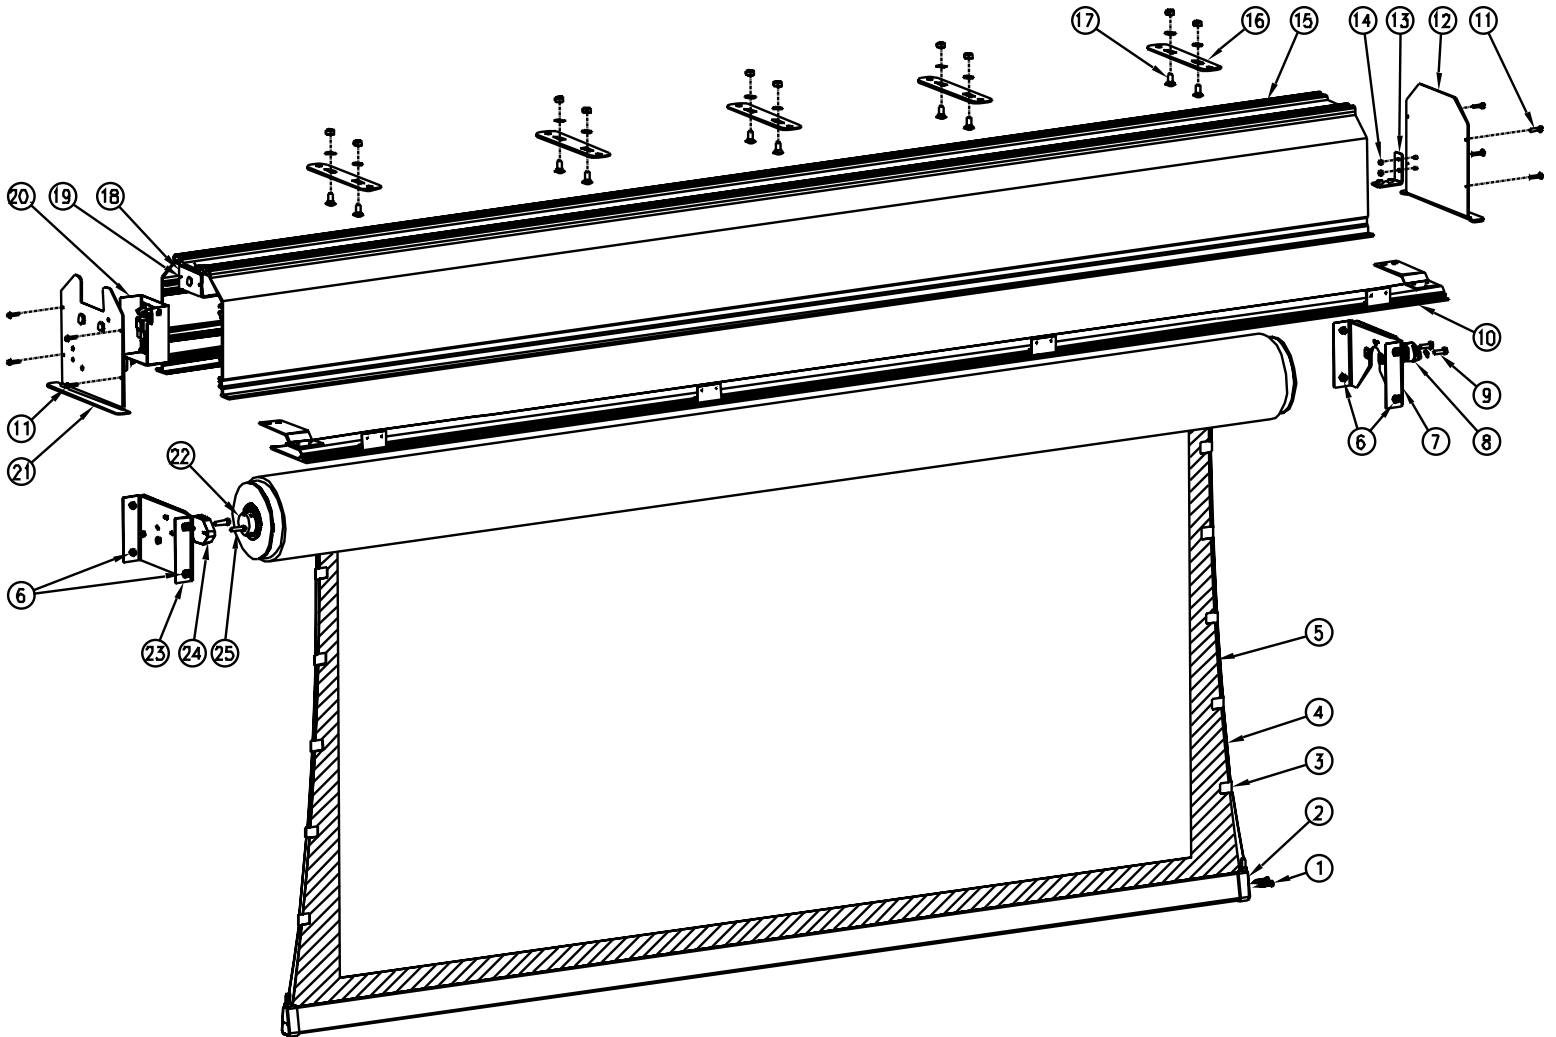

# Tensioned Advantage® (over 14' W)

Previously Named: Tensioned Large Advantage Electrol

Parts List

Diagram Number	Da-Lite Number	Description	Quantity Required	List Price Each
1	44839	Screw for slat cap assy.	4	\$0.27
2	98895	Slat cap assy. (includes #1)	2	\$40.00
3	10685	Tab	14-40	\$0.37
4	75658	Line, chalk and mason black (per foot). Figure one side at approximately height of fabric + 2' + any extra needed.	Per size	\$0.23
5		Fabric and roller assemblies include #2, 3 and 4		
		HDTV (16:9) Format		
	12764	Fabric and roller assy., Parallax Stratos 1.0 108" x 192" - 220" HD diag.	1	\$4,608.00
	22361	Fabric and roller assy., HD Progressive 0.9 108" x 192" - 220" HD diag.	1	\$4,388.00
	22362	Fabric and roller assy., HD Progressive 1.1 108" x 192" - 220" HD diag.	1	\$4,388.00
	39359	Fabric and roller assy., HD Progressive 1.1 Contrast 108" x 192" - 220" HD diag.	1	\$4,388.00
	29196	Fabric and roller assy., HD Progressive 1.3 108" x 192" - 220" HD diag.	1	\$4,388.00
	39361	Fabric and roller assy., HD Progressive ReView 0.9 108" x 192" - 220" HD diag.	1	\$4,388.00
	39355	Fabric and roller assy., Da-Mat 108" x 192" - 220" HD diag.	1	\$3,616.00
	39360	Fabric and roller assy., Da-Tex 108" x 192" - 220" HD diag.	1	\$4,031.00
	12765	Fabric and roller assy., Parallax Stratos 1.0 121" x 216" - 247" diag.	1	\$5,194.00
	22363	Fabric and roller assy., HD Progressive 0.9 121" x 216" - 247" diag.	1	\$4,946.00
	22364	Fabric and roller assy., HD Progressive 1.1 121" x 216" - 247" diag.	1	\$4,946.00
	36813	Fabric and roller assy., HD Progressive 1.1 Contrast 121" x 216" - 247" diag.	1	\$4,946.00
	29197	Fabric and roller assy., HD Progressive 1.3 121" x 216" - 247" diag.	1	\$4,946.00
	36815	Fabric and roller assy., HD Progressive ReView 0.9 121" x 216" - 247" diag.	1	\$4,946.00
	36809	Fabric and roller assy., Da-Mat 121" x 216" - 247" diag.	1	\$4,076.00
	36814	Fabric and roller assy., Da-Tex 121" x 216" - 247" diag.	1	\$4,505.00
	12766	Fabric and roller assy., Parallax Stratos 1.0 135" x 240" - 275" diag.	1	\$5,708.00
	22353	Fabric and roller assy., HD Progressive 0.9 135" x 240" - 275" diag.	1	\$5,436.00
	22354	Fabric and roller assy., HD Progressive 1.1 135" x 240" - 275" diag.	1	\$5,436.00
	36820	Fabric and roller assy., HD Progressive 1.1 Contrast 135" x 240" - 275" diag.	1	\$5,436.00
	29198	Fabric and roller assy., HD Progressive 1.3 135" x 240" - 275" diag.	1	\$5,436.00
	36822	Fabric and roller assy., HD Progressive ReView 0.9 135" x 240" - 275" diag.	1	\$5,436.00
	36816	Fabric and roller assy., Da-Mat 135" x 240" - 275" diag.	1	\$4,479.00
	36821	Fabric and roller assy., Da-Tex 135" x 240" - 275" diag.	1	\$4,918.00
	12767	Fabric and roller assy., Parallax Stratos 1.0 146" x 260" - 298" diag.	1	\$6,026.00
	22355	Fabric and roller assy., HD Progressive 0.9 146" x 260" - 298" diag.	1	\$5,740.00
	22356	Fabric and roller assy., HD Progressive 1.1 146" x 260" - 298" diag.	1	\$5,740.00
	36827	Fabric and roller assy., HD Progressive 1.1 Contrast 146" x 260" - 298" diag.	1	\$5,740.00
	29199	Fabric and roller assy., HD Progressive 1.3 146" x 260" - 298" diag.	1	\$5,740.00
	36829	Fabric and roller assy., HD Progressive ReView 0.9 146" x 260" - 298" diag.	1	\$5,740.00
	36823	Fabric and roller assy., Da-Mat 146" x 260" - 298" diag.	1	\$4,730.00
	36828	Fabric and roller assy., Da-Tex 146" x 260" - 298" diag.	1	\$5,086.00
		Wide (16:10) Format		
	12768	Fabric and roller assy., Parallax Stratos 1.0 110" x 176" - 208" diag.	1	\$4,766.00
	22357	Fabric and roller assy., HD Progressive 0.9 110" x 176" - 208" diag.	1	\$4,540.00
	22358	Fabric and roller assy., HD Progressive 1.1 110" x 176" - 208" diag.	1	\$4,540.00
	21540	Fabric and roller assy., HD Progressive 1.1 Contrast 110" x 176" - 208" diag.	1	\$4,540.00
	29200	Fabric and roller assy., HD Progressive 1.3 110" x 176" - 208" diag.	1	\$4,540.00
	21542	Fabric and roller assy., HD Progressive ReView 0.9 110" x 176" - 208" diag.	1	\$4,540.00
	21536	Fabric and roller assy., Da-Mat 110" x 176" - 208" diag.	1	\$3,741.00
	21541	Fabric and roller assy., Da-Tex 110" x 176" - 208" diag.	1	\$4,176.00