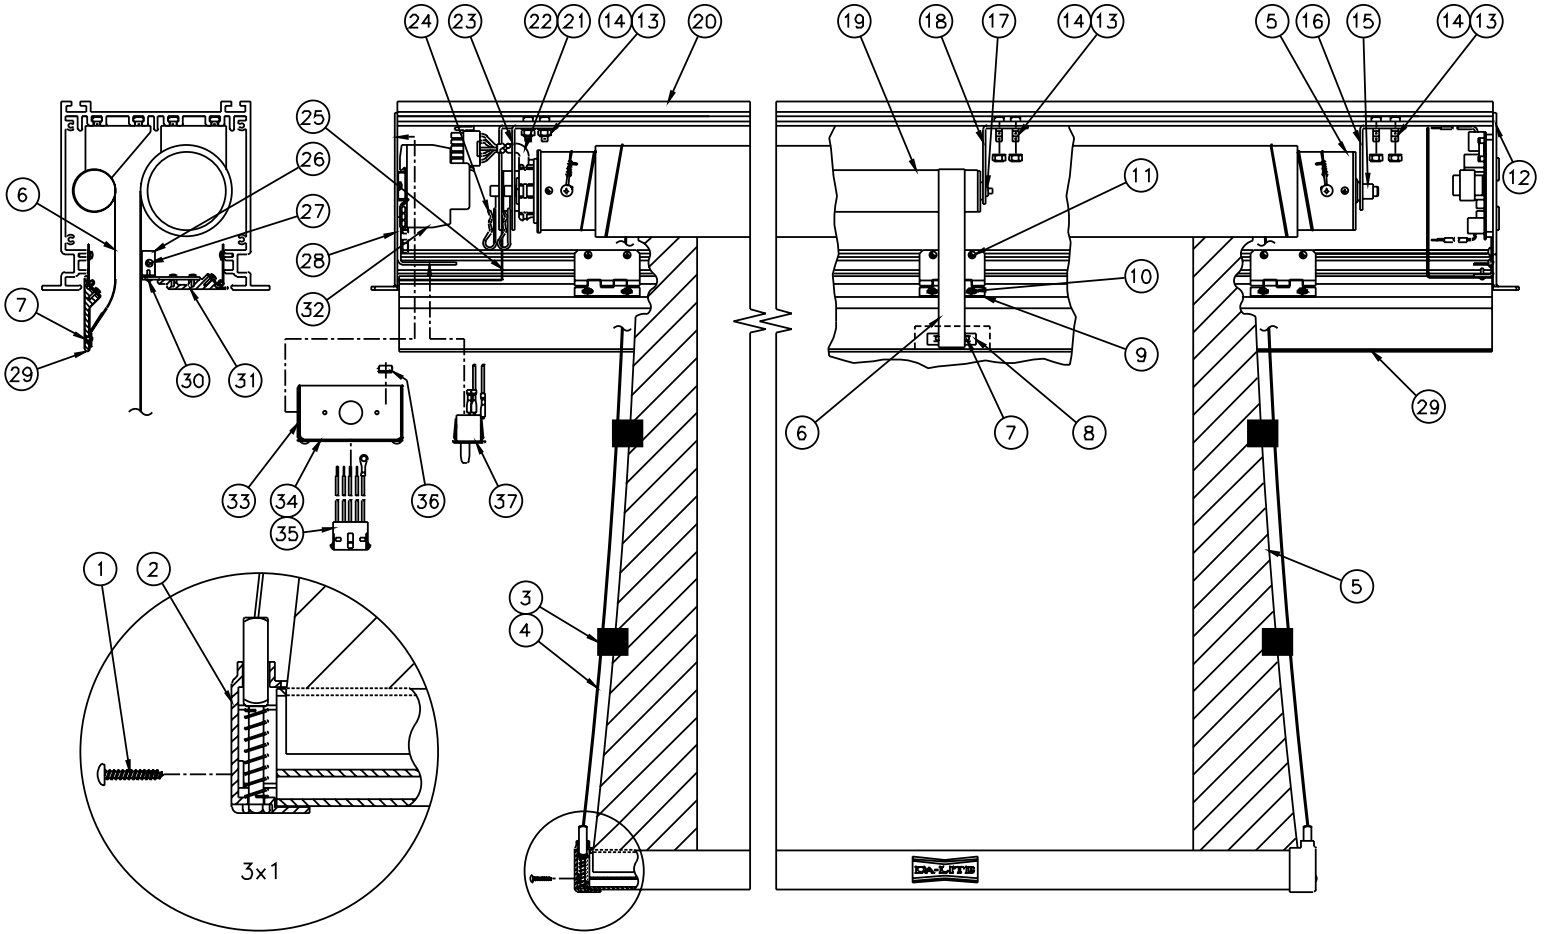

## Parts List

Diagram Number	Da-Lite Number	Description	Quantity Required	List Price Each
1	44839	Screw for slat cap assy.	4	\$0.27
2	92030	Slat cap assy. (includes #1)	2	\$9.15
3	10685	Tab	14-40	\$0.37
4	75658	Line, chalk and mason black (per foot). Figure one side at approximately height of fabric + 2' + any extra needed.	Per size	\$0.23
5		Fabric and roller assemblies include #2, 3 and 4. Add an "M" to the fabric and roller part number for screens with built in SCB-200 HDTV (16:9) Format		
	11634	Fabric and roller assy, Parallax Pure 0.8 45" x 80" - 92" diag.	1	\$2,510.00
	12748	Fabric and roller assy, Parallax Stratos 1.0 45" x 80" - 92" diag.	1	\$1,633.00
	22312	Fabric and roller assy, HD Progressive 0.6 45" x 80" - 92" diag.	1	\$1,555.00
	22313	Fabric and roller assy, HD Progressive 0.9 45" x 80" - 92" diag.	1	\$1,555.00
	22314	Fabric and roller assy, HD Progressive 1.1 45" x 80" - 92" diag.	1	\$1,555.00
	70887	Fabric and roller assy, HD Progressive 1.1 Perf 45" x 80" - 92" diag.	1	\$2,221.00
	90401	Fabric and roller assy, HD Progressive 1.1 Contrast 45" x 80" - 92" diag.	1	\$1,555.00
	29177	Fabric and roller assy, HD Progressive 1.3 45" x 80" - 92" diag.	1	\$1,555.00
	86514	Fabric and roller assy, HD Progressive ReView 0.9 45" x 80" - 92" diag.	1	\$1,555.00
	84695	Fabric and roller assy, Da-Mat 45" x 80" - 92" diag.	1	\$1,291.00
	86513	Fabric and roller assy, Da-Tex 45" x 80" - 92" diag.	1	\$1,376.00